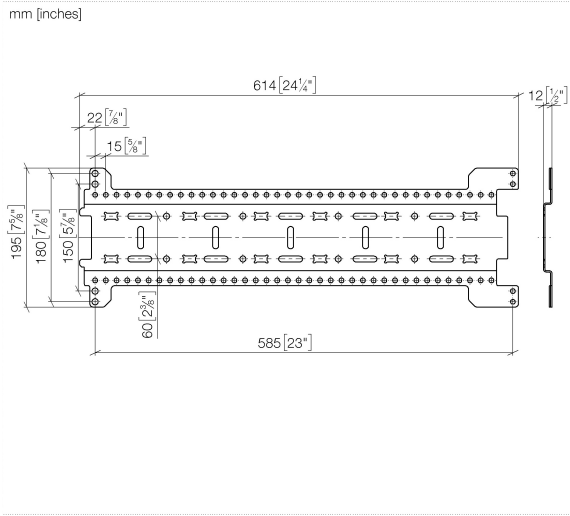

xGRID Installation track 555 mm -

12 360 970 90

- width 555mm
- height 135 mm
- depth 12 mm
- retaining screws and plugs

More about the xGRID installation track can be found in the Shower Book brochure

xGRID Installation track 555 mm -

12 360 970 90

xGRID Installation track 555 mm -

12 360 970 90

Spare parts list

No.	Item Number	Name	Quantity used	Delivery time
1	04 30 31 054 00 90	fixing set	2	2
2	04 30 30 212 00 90	fixing set	1	60